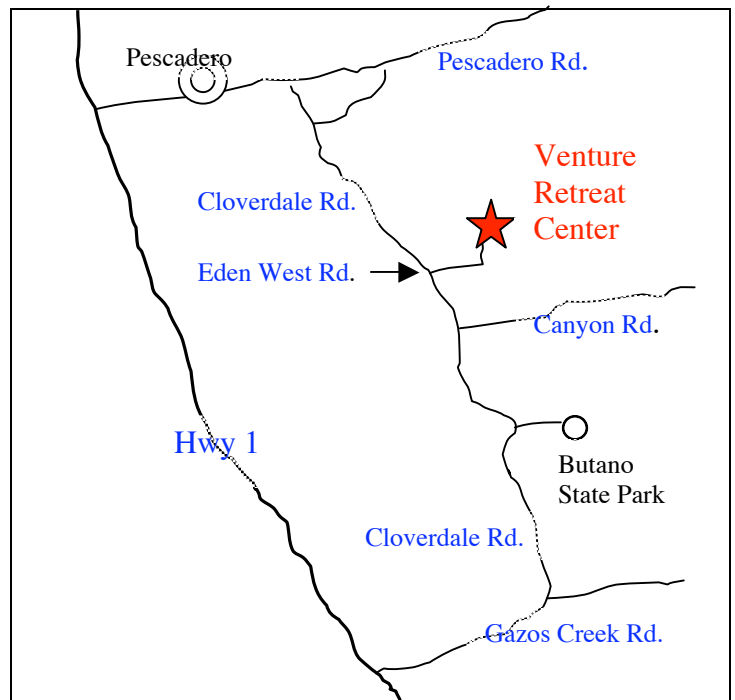

Driving Instructions to Venture Retreat Center 201 Eden West Rd., Pescadero, CA 94060

Additional instructions can be obtained at www.mapquest.com and www.yahoo.com/maps

From San Francisco:

(approximately 1 hour 20 minutes)

At the flashing red light in Pescadero continue straight for another half mile to Cloverdale Rd.
Turn right on Cloverdale and go 3.3 miles to Eden West Rd. (Eden West has "Not a Thru Street" on the street sign.)

Turn left on Eden West and go one quarter mile to the dead end. The gravel road on your left is Venture's driveway. Follow the drive one quarter mile to the parking lot.

From Santa Cruz:

From the intersection of Hwy 1 and Western Dr. take Hwy 1 north 23.3 miles to Gazos Creek Rd.
Turn Right on Gazos Creek Rd. and go 2.2 miles to the fork in the road.

Take the left fork (You are now on Cloverdale Rd.) and go 2.3 miles to Eden West Rd.

Turn right on Eden West and go one quarter mile to the dead end. The gravel road on your left is Venture's driveway. Follow the drive one quarter mile to the parking lot.